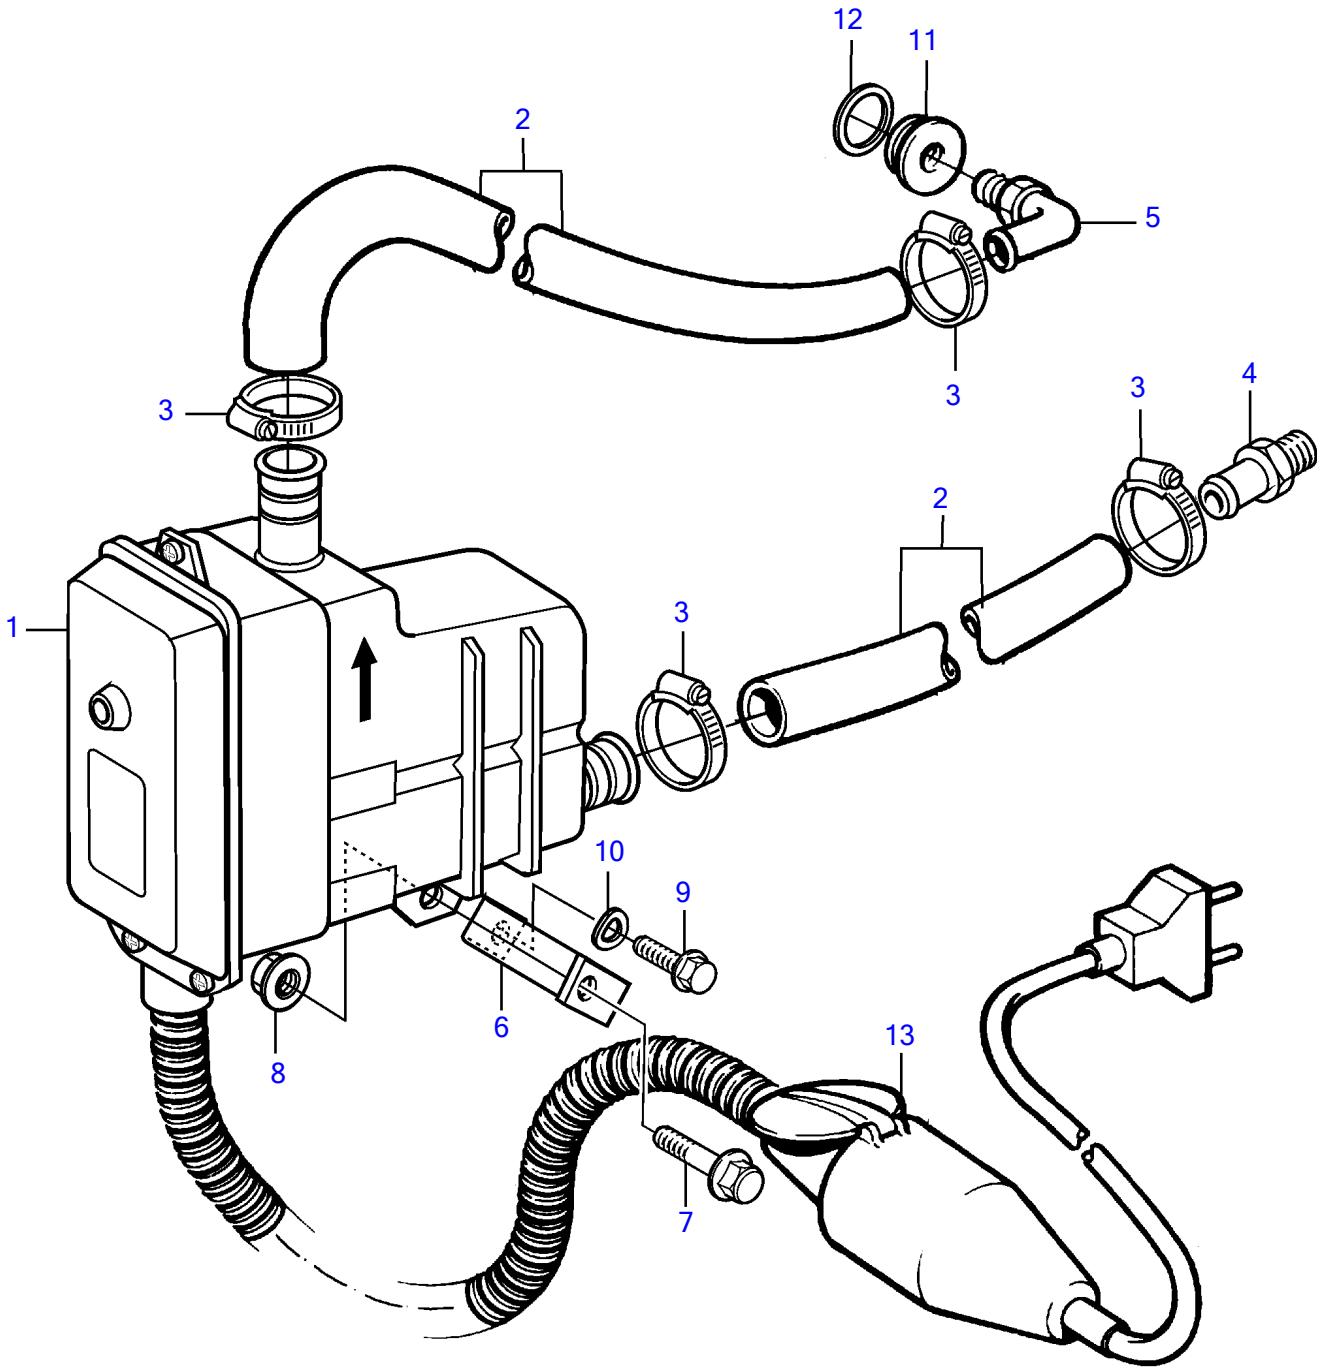

TAMD74A, TAMD74A-A, TAMD74A-B, TAMD74C-A, TAMD74C-B, TAMD74L-A, TAMD74L-B, TAMD74P-A, TAMD74P-B, TAMD75P-A

TAMD74A, TAMD74A-A, TAMD74A-B, TAMD74C-A, TAMD74C-B, TAMD74L-A, TAMD74L-B, TAMD74P-A, TAMD74P-B, TAMD75P-A

REF	PART NO.	QTY	DESCRIPTION	NOTES
1	865077	1	Engine heater, 2000W	
2	943369	X	Rubber hose	L=620mm
3	943473	4	Hose clamp	
4	479974	1	Nipple	
5	942590	1	Elbow nipple	
6	(846912)	1	Bracket	Obsolete part
7	946173	1	Flange screw	
8	948645	1	Flange lock nut	
9	955559	1	Hexagon screw	
10	940280	1	Spring washer	
11	821335	1	Plug	
12	469328	1	Gasket	
13			Connector	